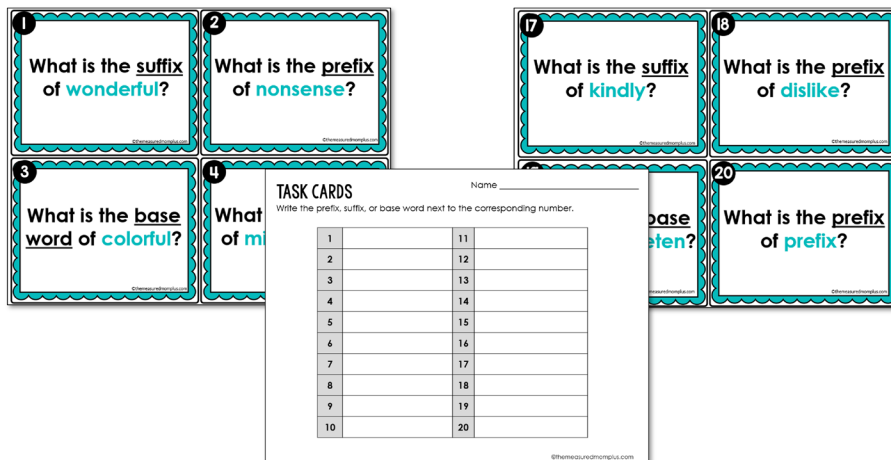

Google Forms quiz
(20 questions)

Printable task cards in both
color and black & white
(20 cards)